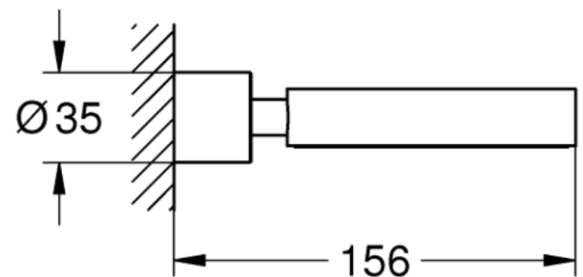

PROJECT		REF		REV	ITEM CODE	
LOCATION		DATE			PAGE	

SANITARY WARE SPECIFICATION SHEET

Item Descriptions	GROHE (Germany) "Atrio" Wall-mounted glass soap dish with chrome plated holder
Dimensions	L105 x W156 x H35 mm
Model	40305003 (Glass & soap dish holder) 40256003 (Soap dish)
Finish / Material	Chrome Plated / Glass and Metal
Country of origin	Germany
Manufacturer	GROHE Limited
Supplier	Acme Sanitary Ware Co. Ltd Mr. Eric Wong/ Mr. Don Yuen
Contact Tel/Fax	(852) 2388-7171 / (852) 2710-8012
E-mail	acme@acmesanitary.com.hk
Website	www.acmesanitary.com.hk

Illustration/ Drawing

Product Descriptions

- material: glass / metal
- GROHE StarLight** chrome finish
- concealed fastening
- Soap dish** (40 256 003): fits in the following holder: Atrio (40 305 xx3)
- Glass & soap dish holder** (40 305 xx3): for Atrio soap dish (40 256 003)