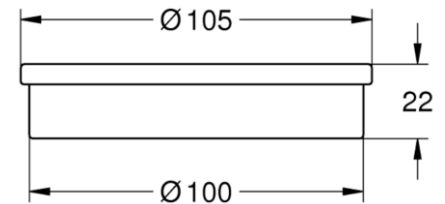

PROJECT		REF		REV	ITEM CODE	
LOCATION		DATE			PAGE	

SANITARY WARE SPECIFICATION SHEET

Item Descriptions	GROHE (Germany) "Atrio" Wall-mounted glass soap dish with chrome plated holder
Dimensions	L105 x W156 x H35 mm
Model	40305003 (Glass & soap dish holder) 40256003 (Soap dish)
Finish / Material	Chrome Plated / Glass and Metal
Country of origin	Germany
Manufacturer	GROHE Limited
Supplier	Acme Sanitary Ware Co. Ltd Mr. Eric Wong/ Mr. Don Yuen
Contact Tel/Fax	(852) 2388-7171 / (852) 2710-8012
E-mail	acme@acmesanitary.com.hk
Website	www.acmesanitary.com.hk

Illustration/ Drawing

Product Descriptions

- material: glass / metal
- GROHE StarLight** chrome finish
- concealed fastening
- Soap dish** (40 256 003): fits in the following holder: Atrio (40 305 xx3)
- Glass & soap dish holder** (40 305 xx3): for Atrio soap dish (40 256 003)